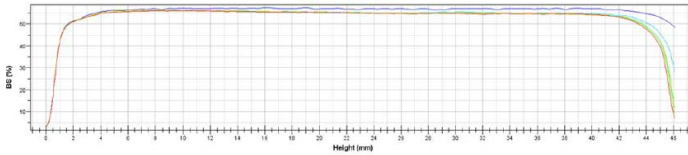

COST / PERFORMANCE

ENVIRONMENT / HEALTH & SAFETY

PERFORMANCE

USES & APPLICATIONS

CK Prototype