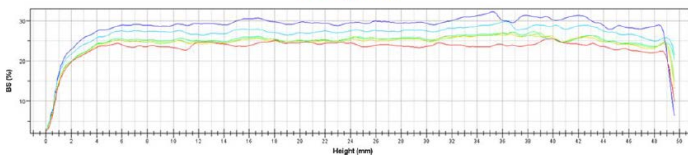

Leading Retail